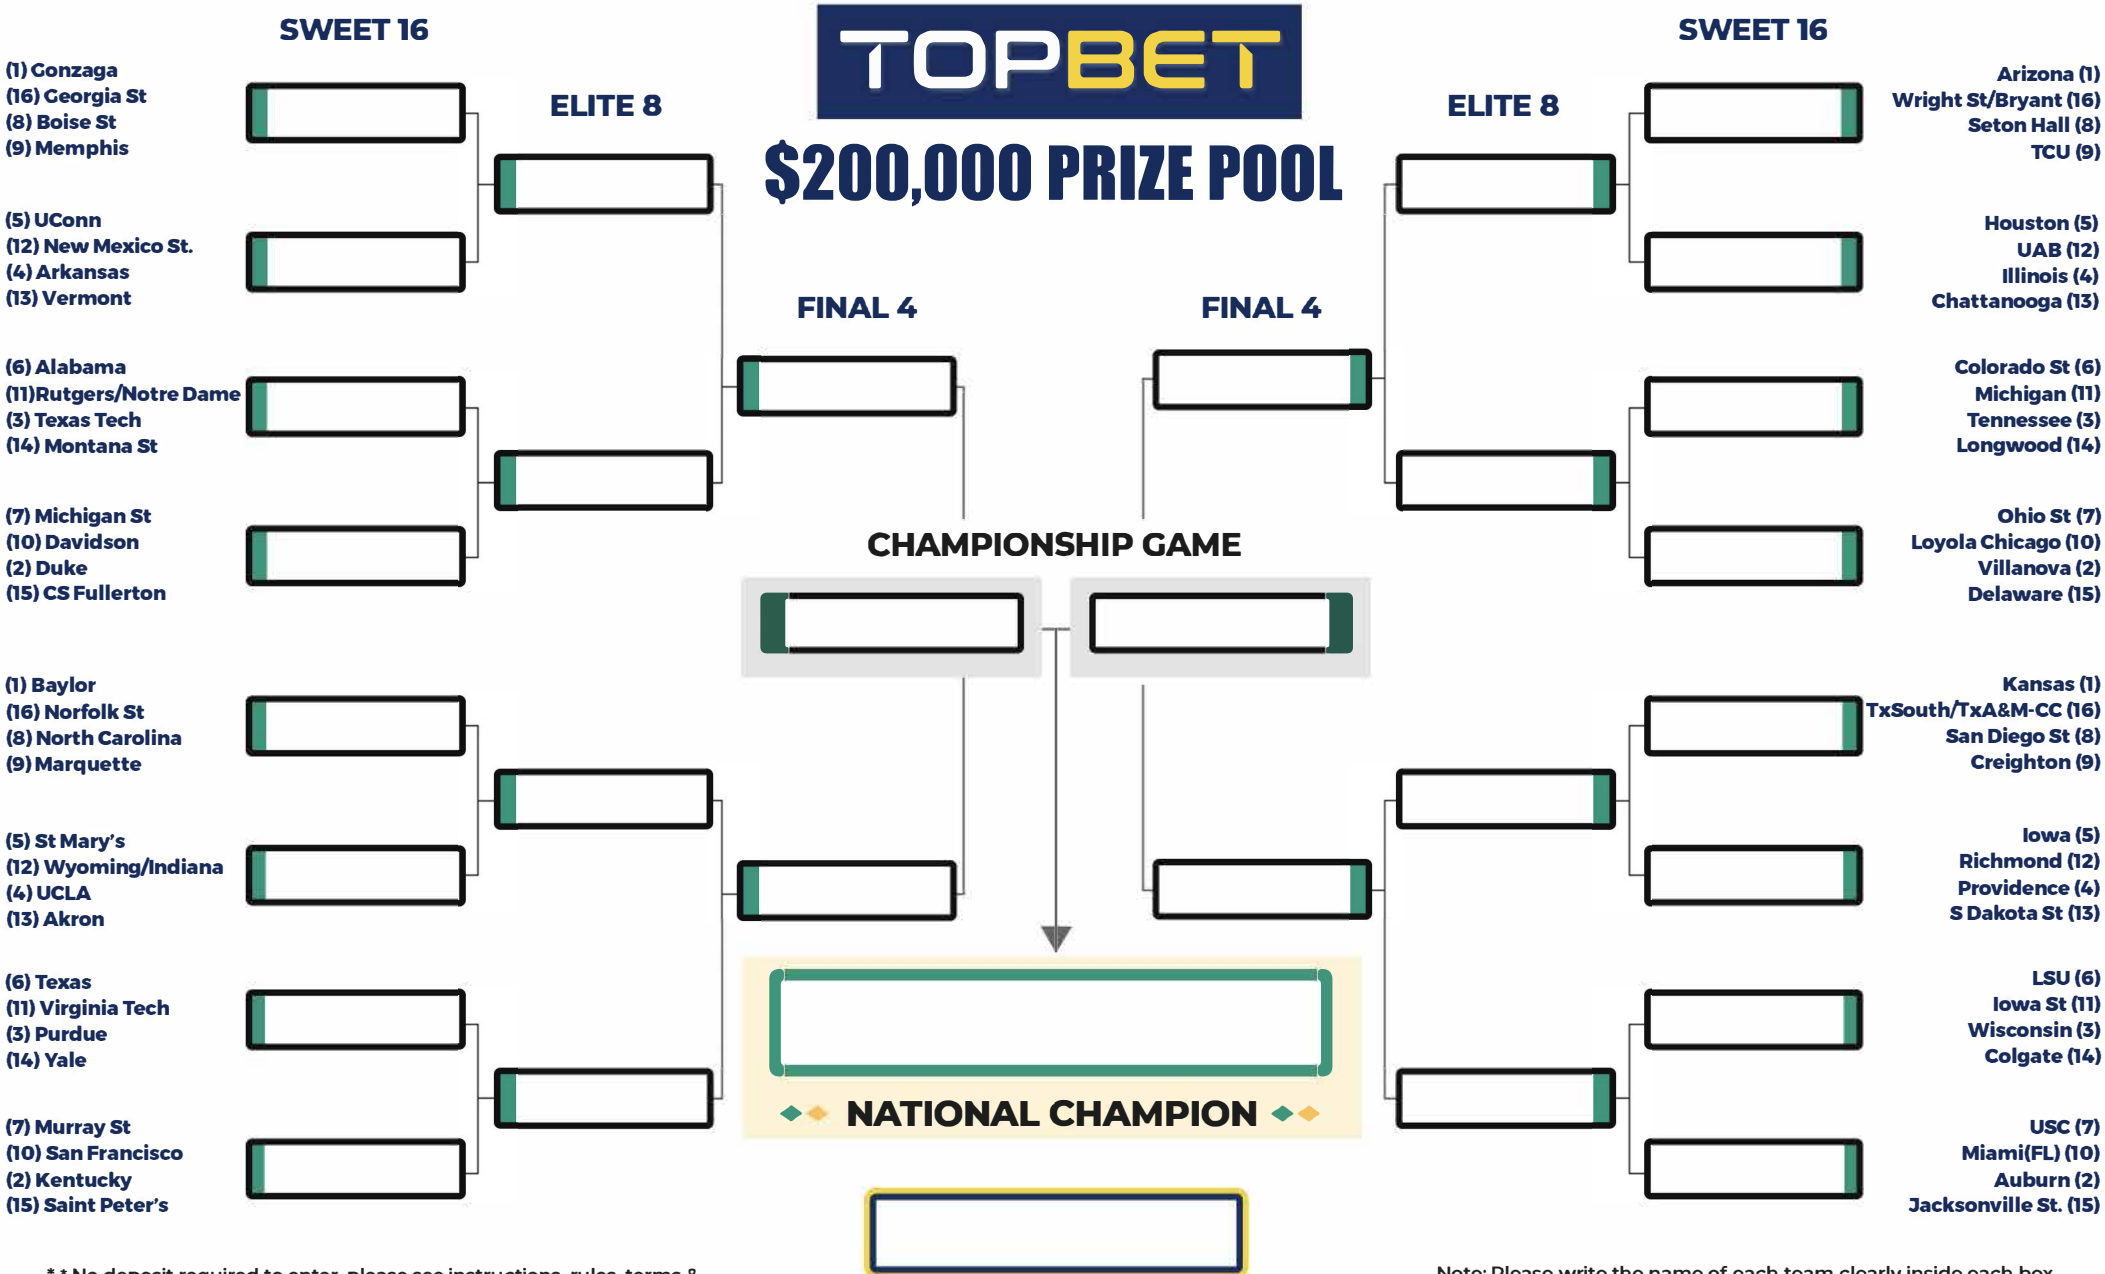

# 2022 NCAA DIVISION I MEN'S BASKETBALL TEAM BRACKET CHALLENGE

Write the Name of the Teams within Each Box that will Survive in Each Round

\*\* No deposit required to enter, please see instructions, rules, terms & conditions at topbet.eu or as printed within this download document.

# 2022 TopBet Team Bracket Challenge Contest